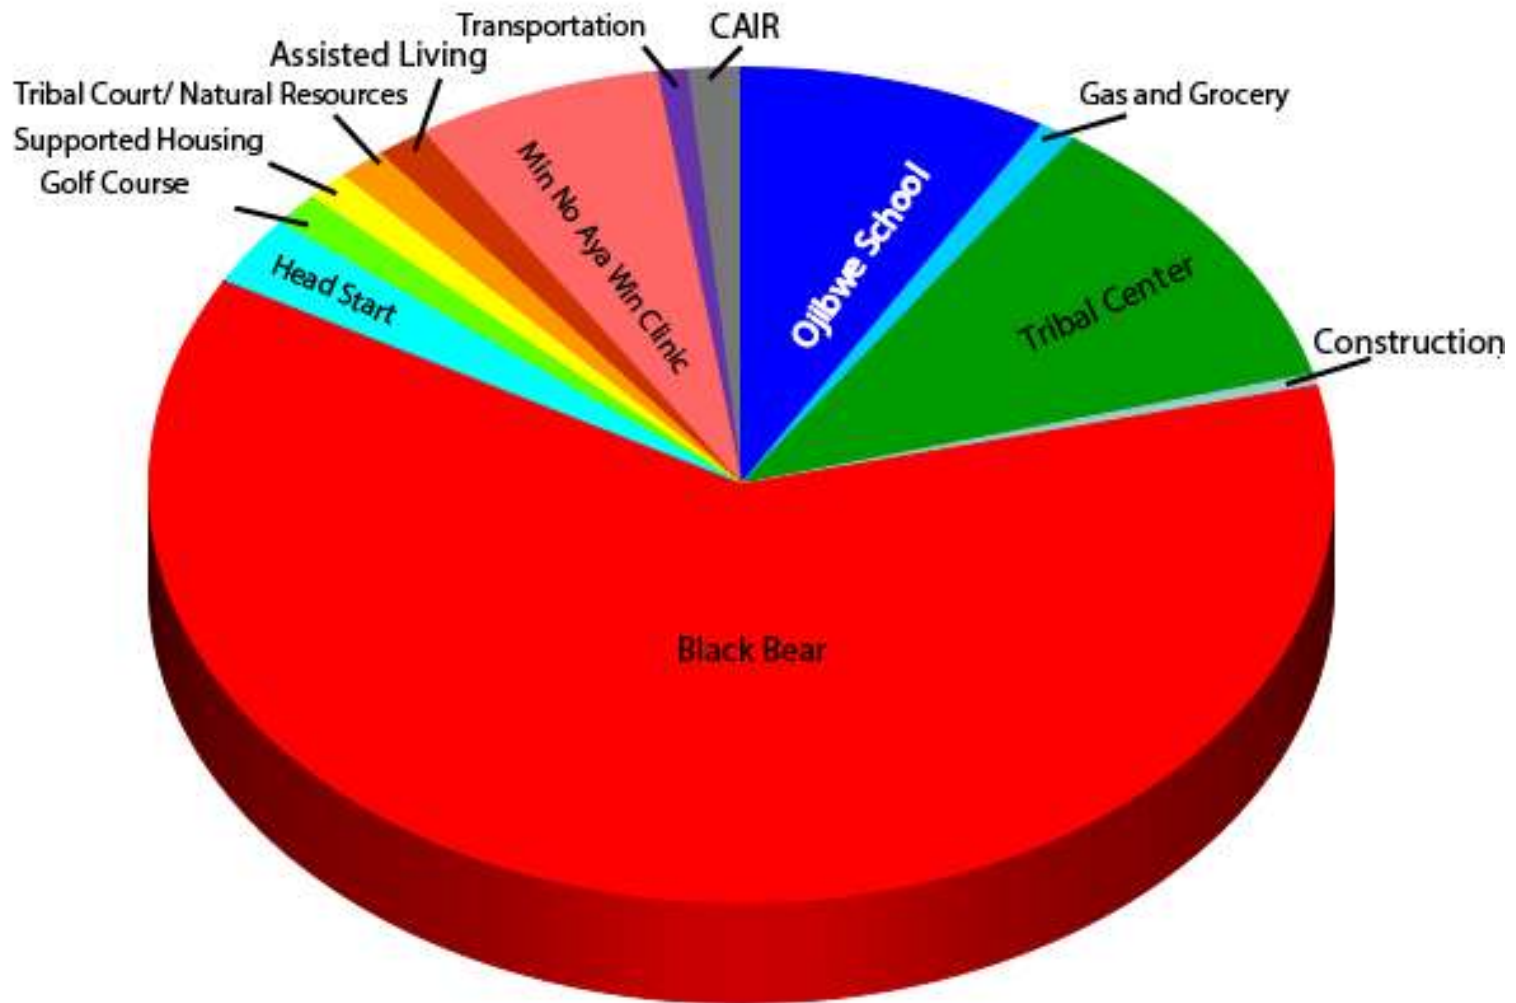

# Natural Gas and Propane use by Building

The only sources of building fuel oil are the Black Bear back up generators.

There are 2 sources of building propane use, Sawyer and Brookston Community Centers.

# Natural Gas Usage by Building

\* If you do not see your building it is because the Natural Gas usage is too low to be represented here.