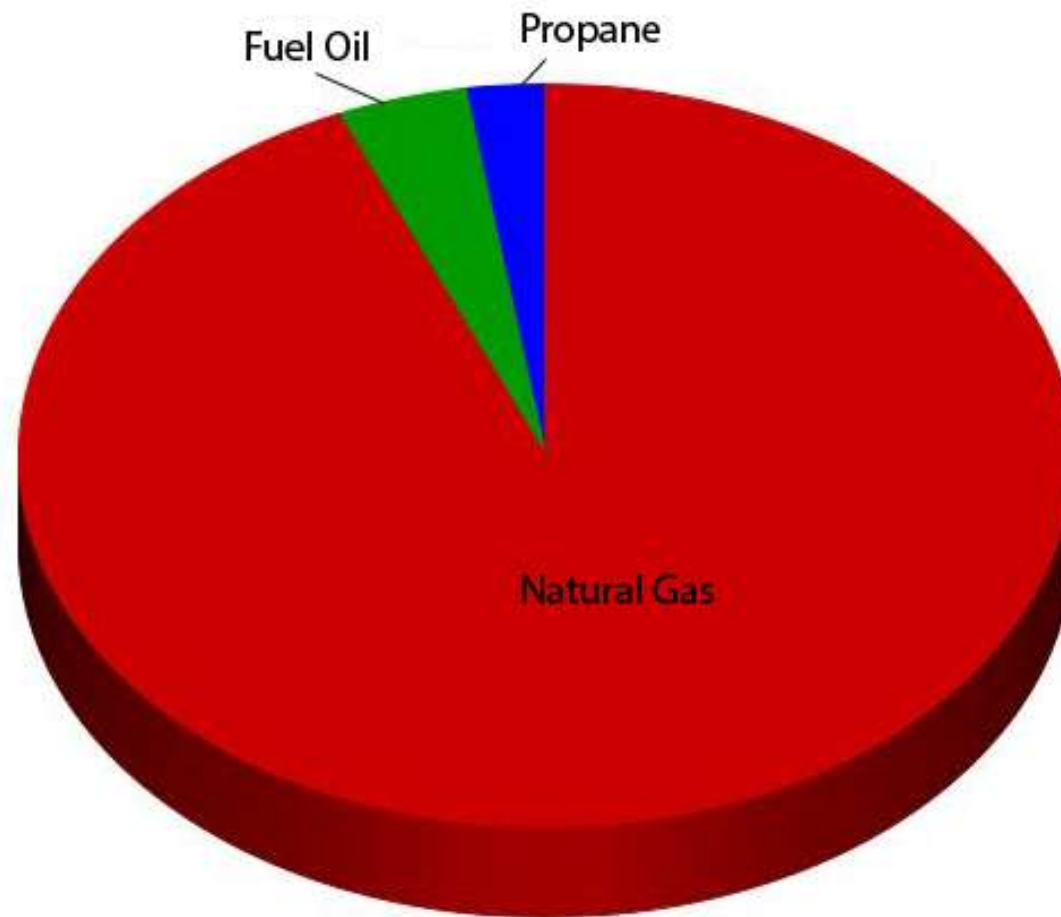

# Natural Gas and Propane use by Building

The only sources of building fuel oil are the Black Bear back up generators.

There are 2 sources of building propane use, Sawyer and Brookston Community Centers.